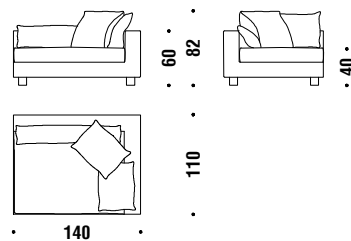

Ash Grey

Nebula Light Sofa 280x140 fiber

Nebula Light Sofa 280x140 fibra F60

19,2mt. 2,9m³ 128Kg

Nebula Light left elem.110x110 fiber

Nebula Light elem.sx 110x110 fibra F73

10,3mt. 0,9m³ 40Kg

Nebula Light right elem.110x110 fiber

Nebula Light elem.dx 110x110 fibra F71

10,3mt. 0,9m³ 40Kg

Nebula Light Left elem.140x110 fiber

Nebula Light elem.sx 140x110 fibra F81

11,8mt. 1,2m³ 56Kg

Nebula Light right elem.140x110 fiber

Nebula Light elem.dx 140x110 fibra F80

11,8mt. 1,2m³ 56Kg

Nebula Light left elem.110x140 fiber

Nebula Light elem.sx 110x140 fibra F76

10,3mt. 1,2m³ 56Kg

Nebula Light right elem.110x140 fiber

Nebula Light elem.dx 110x140 fibra F74

10,3mt. 1,2m³ 56Kg