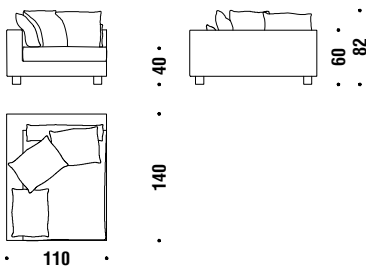

Nebula Light right elem.110x110 goose down

Nebula Light elem.dx 110x110 piuma F41

10,3mt. 0,9m³ 40Kg

Nebula Light left elem.140x110 goose down

Nebula Light elem.sx 140x110 piuma F51

11,8mt. 1,2m³ 56Kg

Nebula Light right elem.140x110 goose down

Nebula Light elem.dx 140x110 piuma F50

11,8mt. 1,2m³ 56Kg

Nebula Light left elem.110x140 goose down

Nebula Light elem.sx 110x140 piuma F46

10,3mt. 1,2m³ 56Kg

Nebula Light right elem.110x140 goose down

Nebula Light elem.dx 110x140 piuma F44

10,3mt. 1,2m³ 56Kg

Nebula Light left elem.140x140 goose down

Nebula Light elem.sx 140x140 piuma

F49

13mt. 1,5m³ 64Kg

Nebula Light right elem.140x140 goose down

Nebula Light elem.dx 140x140 piuma

F47