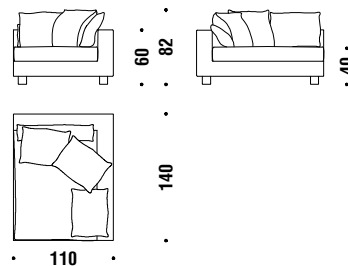

Nebula Light elem.dx 140x110 piuma F50

11,8mt. 1,2m³ 56Kg

Nebula Light left elem.110x140 goose down

Nebula Light elem.sx 110x140 piuma F46

10,3mt. 1,2m³ 56Kg

Nebula Light right elem.110x140 goose down

Nebula Light elem.dx 110x140 piuma F44

10,3mt. 1,2m³ 56Kg

Nebula Light left elem.140x140 goose down

Nebula Light elem.sx 140x140 piuma

F49

13mt. 1,5m³ 64Kg

Nebula Light right elem.140x140 goose down

Nebula Light elem.dx 140x140 piuma

F47