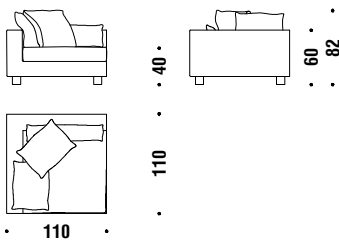

Ash Grey

Nebula Light Sofa 280x140 fiber

Nebula Light Sofa 280x140 fibra F60

19,2mt. 2,9m³ 128Kg

Nebula Light left elem.110x110 fiber

Nebula Light elem.sx 110x110 fibra F73

10,3mt. 0,9m³ 40Kg

Nebula Light right elem.110x110 fiber