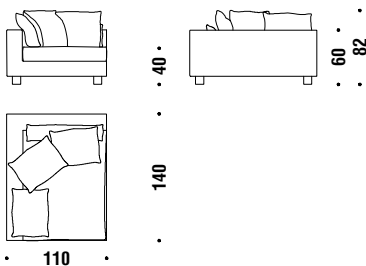

Ash Grey

Nebula Light Sofa 280x140 fiber

Nebula Light Sofa 280x140 fibra F60

19,2mt. 2,9m³ 128Kg

Nebula Light left elem.110x110 fiber

Nebula Light elem.sx 110x110 fibra F73

10,3mt. 0,9m³ 40Kg

Nebula Light right elem.110x110 fiber

Nebula Light elem.dx 110x110 fibra F71

10,3mt. 0,9m³ 40Kg

Nebula Light Left elem.140x110 fiber

Nebula Light elem.sx 140x110 fibra F81

11,8mt. 1,2m³ 56Kg

Nebula Light right elem.140x110 fiber

Nebula Light elem.dx 140x110 fibra F80

11,8mt. 1,2m³ 56Kg

Nebula Light left elem.110x140 fiber

Nebula Light elem.sx 110x140 fibra F76

10,3mt. 1,2m³ 56Kg

Nebula Light right elem.110x140 fiber

Nebula Light elem.dx 110x140 fibra F74

10,3mt. 1,2m³ 56Kg