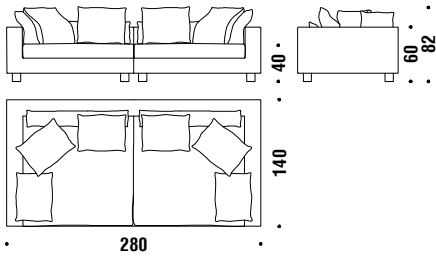

Ash Grey

Nebula Light Sofa 280x140 fiber

Nebula Light Sofa 280x140 fibra F60

19,2mt. 2,9m³ 128Kg

Nebula Light left elem.110x110 fiber

Nebula Light elem.sx 110x110 fibra F73

10,3mt. 0,9m³ 40Kg

Nebula Light right elem.110x110 fiber