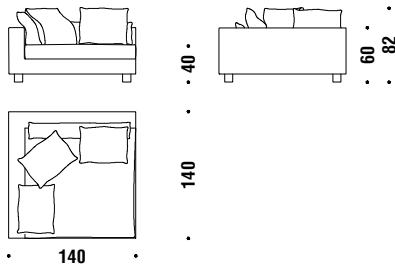

Nebula Light left elem.140x140 fiber

Nebula Light elem.sx 140x140 fibra

F79

13mt. 1,5m³ 64Kg