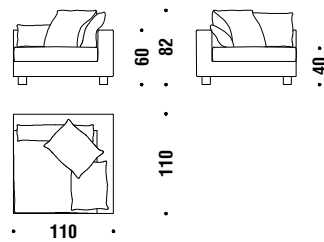

Nebula Light right elem.110x110 fiber

Nebula Light elem.dx 110x110 fibra F71

10,3mt. 0,9m³ 40Kg