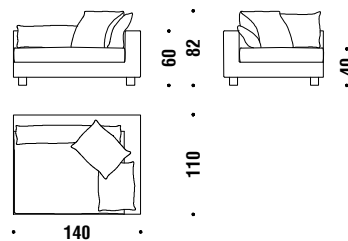

Nebula Light right elem.140x110 goose down

Nebula Light elem.dx 140x110 piuma F50

11,8mt. 1,2m³ 56Kg